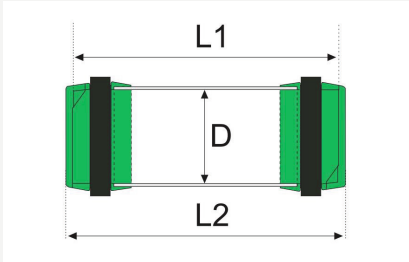

# CARRIER SHORT

1.9224.6.1A

110

## DIMENSION

- Loading length (L1): 224 mm
- Total length (L2): 236 mm
- Diameter (D): 83 mm
- Volume: 1.2 litre

## FOR

- Tube dimension DN110
- Bend radius  $r = 650$  mm or bigger

## OPTIONAL

- Colours: green, red, blue
- Equipped with RFID chips
- Dimensions: DN108, DN110T
- Felt rings

We reserve the right of changes!

1.9224.6.1A in red, green and blue

1.9224.6.1A opened

1.9224.6.1A closed