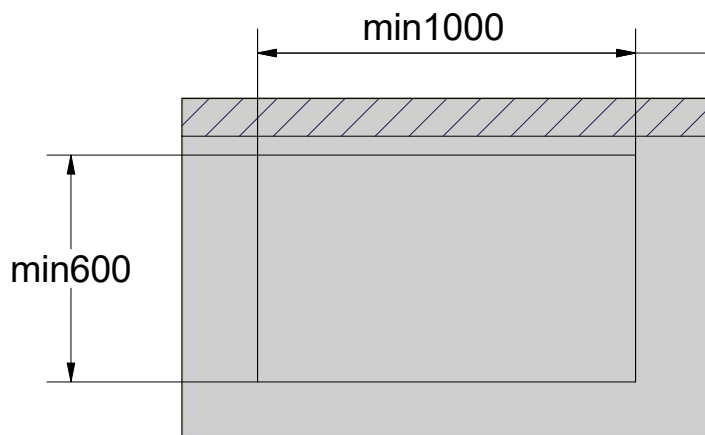

In the interest of continuous improvement and upgrade of our products Hörtig reserves the right to change the technical specifications at any time, without prior notice.

Inspection opening
 removable panel
 into the false ceiling