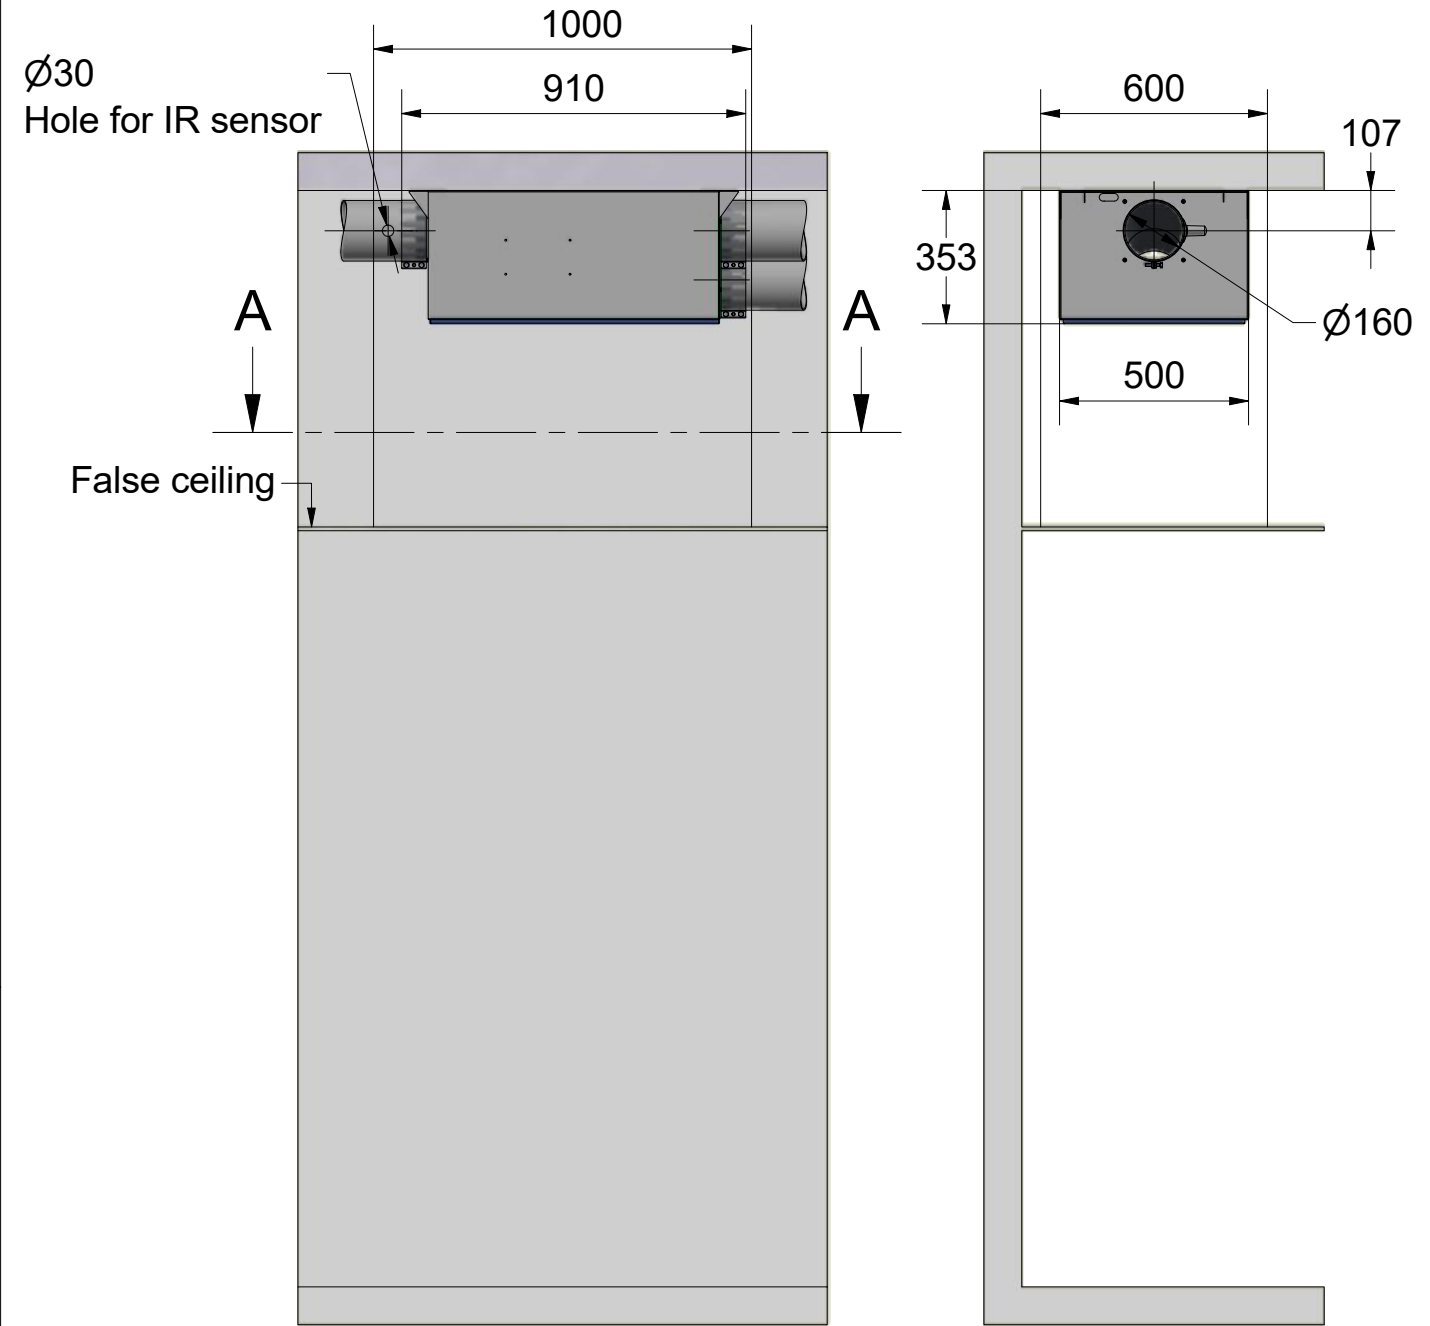

In the interest of continuous improvement and upgrade of our products Hörtig reserves the right to change the technical specifications at any time, without prior notice.

Inspection opening
 removable panel
 into the false ceiling