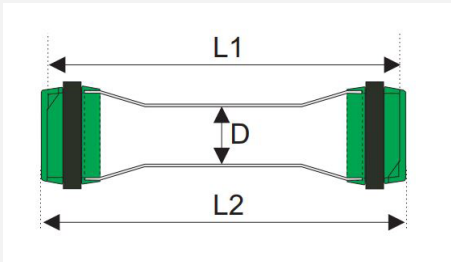

# CARRIER LONG

1.9315.6.1A

## DIMENSION

- Loading length (L1): 315 mm
- Total length (L2): 327 mm
- Diameter (D): 72 mm
- Volume: 1.2 litre

## FOR

- Tube dimension DN110
- Bend radius  $r = 650$  mm or bigger

## OPTIONAL

- Felt rings
- Colours: green, red, blue
- Equipped with RFID chips
- Dimensions: DN108, DN110T

We reserve the right of changes!

1.9315.6.1A in red, green and blue

1.9315.6.1A opened

1.9315.6.1A closed