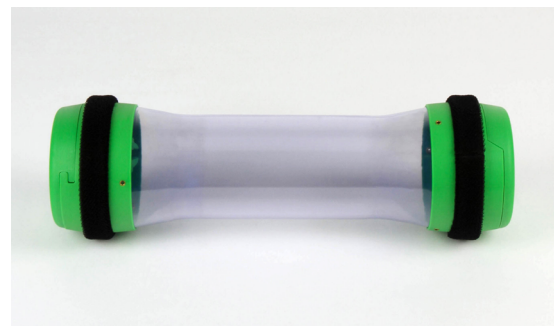

## WITH

- High-grade velcro rings
- Two swing engaging lids with spring-tumbler and safe self-keep closed

## OPTIONAL

- Felt rings
- Colours: green, red, blue
- Equipped with RFID chips
- Dimensions: DN108, DN110T

We reserve the right of changes!

1.9315.6.1A in red, green and blue

1.9315.6.1A opened

1.9315.6.1A closed