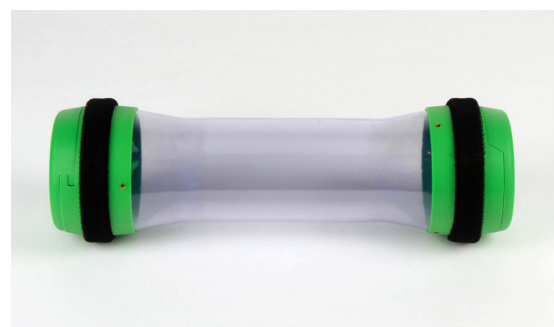

1.9315.6.1A closed