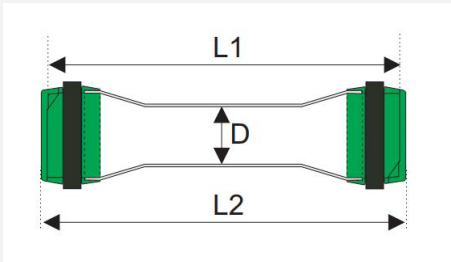

CARRIER LONG

1.9315.6.1A

110

DIMENSION

- Loading length (L1): 315 mm
- Total length (L2): 327 mm
- Diameter (D): 72 mm
- Volume: 1.3 litre

WITH

- High-grade velcro rings
- Two swing engaging lids
- Spring assisted secure closing mechanism

FOR

- Tube dimension DN110
- Bend radius $r = 650$ mm or bigger

OPTIONAL

- Colours: green, red, blue
- Equipped with RFID chips
- Dimensions: DN108, DN110T
- Felt rings

All variations are shown in our carrier configurator.