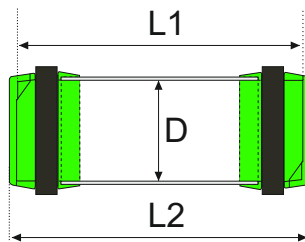

1.9190.6.1A

Carrier with Swing Lids

Dimensions:

- Loading length (L1): 190 mm
- Total length (L2): 202 mm
- Diameter (D): 83 mm
- Volume: 1.0 litre

Material: plastic

Opening on both sides: yes

With:

- High-grade velcro rings
- Two swing engaging lids
- Spring assisted secure closing mechanism

For:

- Tube dimension Do110
- Bend radius $r = 550$ mm or bigger

Optional:

- Felt rings
- Colours: green, red, blue
- Equipped with two RFID chips
- Other dimensions

All available variations in the table on the next page or in our carrier configurator via the QR-code below.