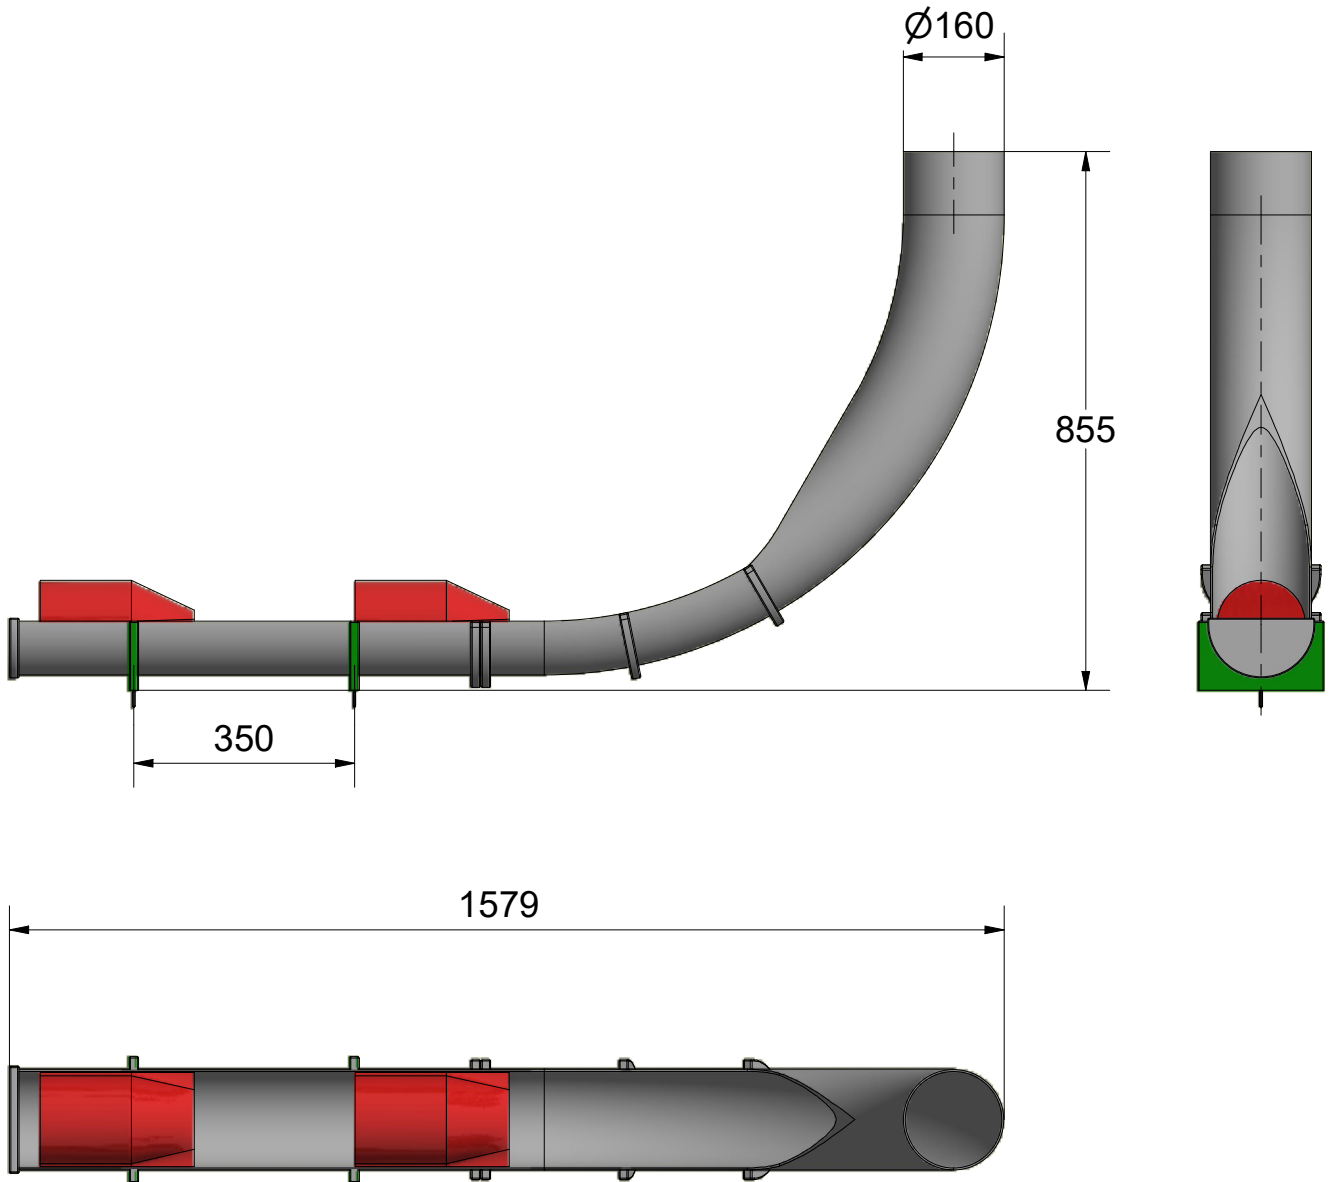

Pipe ramp used for receiving bags.
Medical field applications.

It is recommended to install the pipe ramp on a table.

In the interest of continuous improvement and upgrade of our products
Hörtig reserves the right to change the technical specifications at any time,
without prior notice.