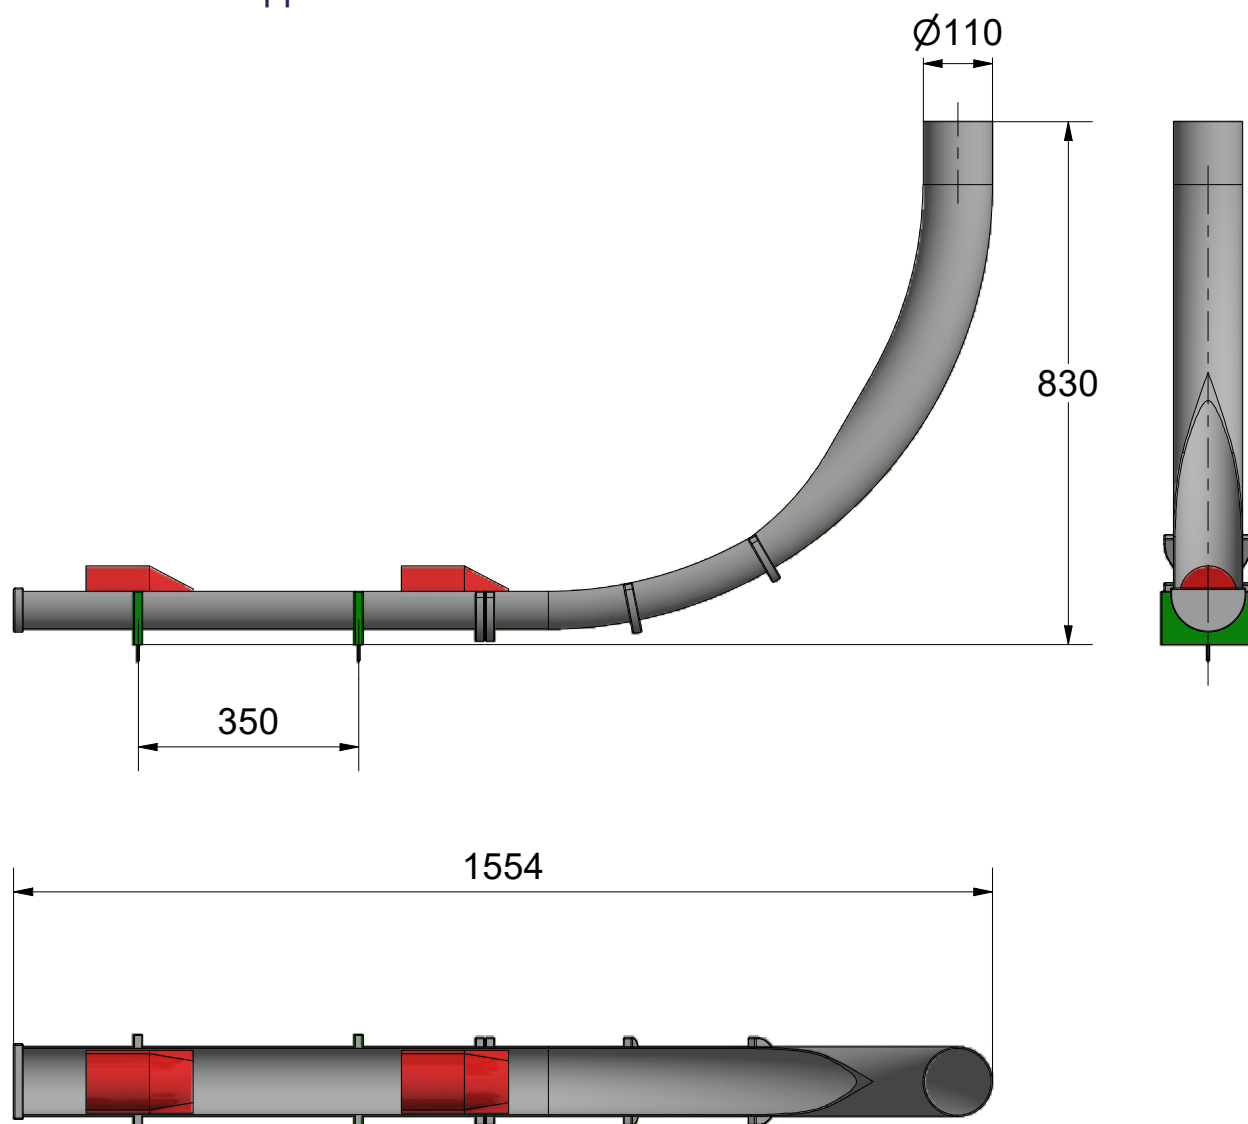

Pipe ramp used for receiving bags.
Medical field applications.

It is recommended to install the pipe ramp on a table.

In the interest of continuous improvement and upgrade of our products
Hörtig reserves the right to change the technical specifications at any time,
without prior notice.