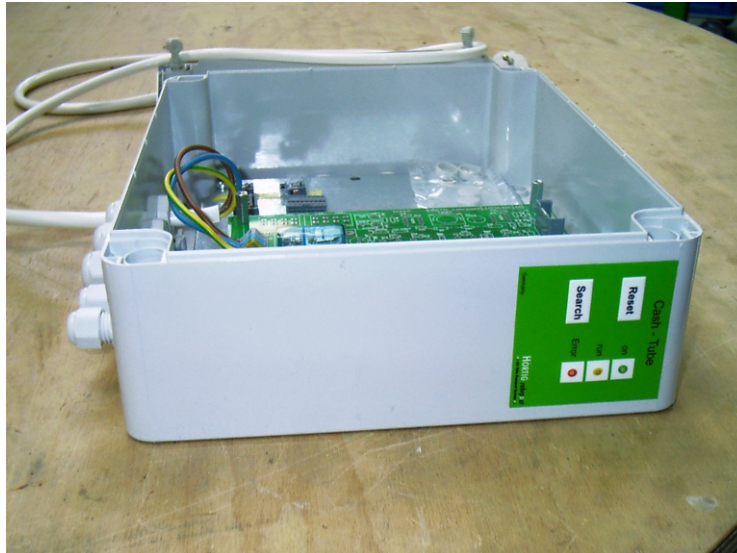

## Remote Control for H36 Central

1.1036.0.RC

### For

- H36 central
- Remote control of the central functions

### Installation depending on usage

- Remote keyboarding: installation on any place up to 100 m distance from the central
- System power in the middle of the tube line: central moves into the system's middle while the remote keyboard sits at the system's end beside the blower