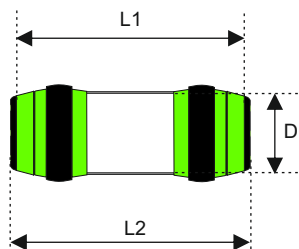

1.9350.T.1B

**Carrier with Swing Lids**

**Loading capacity:** 123 mm × 350 mm

**Dimensions:**

- Loading length (L1): 350.0 mm
- Total length (L2): 365.4 mm
- Diameter (D): 123.0 mm
- Volume: 4.2 litre

**Weight:** 0.8 kg

**Material:** plastic, impact and break resistant

**With:** High-grade velcro rings

**For:**

- Tube dimension Do160
- Bend radius r = 650 mm

**Optional:**

- Felt rings
- Colours: green, red, blue
- Equipped with two RFID chips