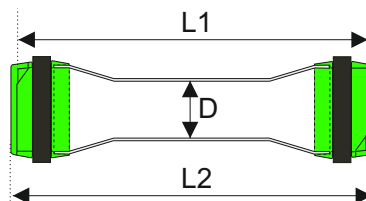

1.9315.6.1A

**Carrier with Swing Lids**

**Dimensions:**

Loading length (L1): 315 mm  
 Total length (L2): 327 mm  
 Diameter (D): 72 mm  
 Volume: 1.3 litre

**Opening on both sides:** yes

**Material:** plastic, impact and break resistant

**With:**

- High-grade velcro rings
- Two swing engaging lids
- Spring assisted secure closing mechanism

**For:**

- Tube dimensions Do110
- Bend radius r = 650 mm or bigger

**Optional:**

- Felt rings
- Colours: green, red, blue
- Equipped with two RFID chips
- Dimensions: Do108, Do110T