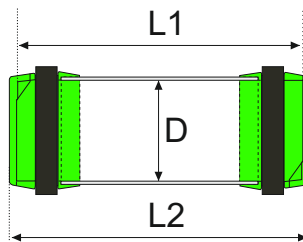

1.9224.6.1A

**Carrier with Swing Lids**

**Dimensions:**

Loading length (L1): 224 mm  
Total length (L2): 236 mm  
Diameter (D): 83 mm  
Volume: 1.2 litre

**Material:** plastic, impact and break resistant

**Opening on both sides:** yes

**With:**

- High-grade velcro rings
- Two swing engaging lids
- Spring assisted secure closing mechanism

**For:**

- Tube dimension Do110
- Bend radius  $r = 550$

**Optional:**

- Felt rings
- Colours: green, red, blue
- Equipped with two RFID chips
- Dimensions: Do108, Do110T